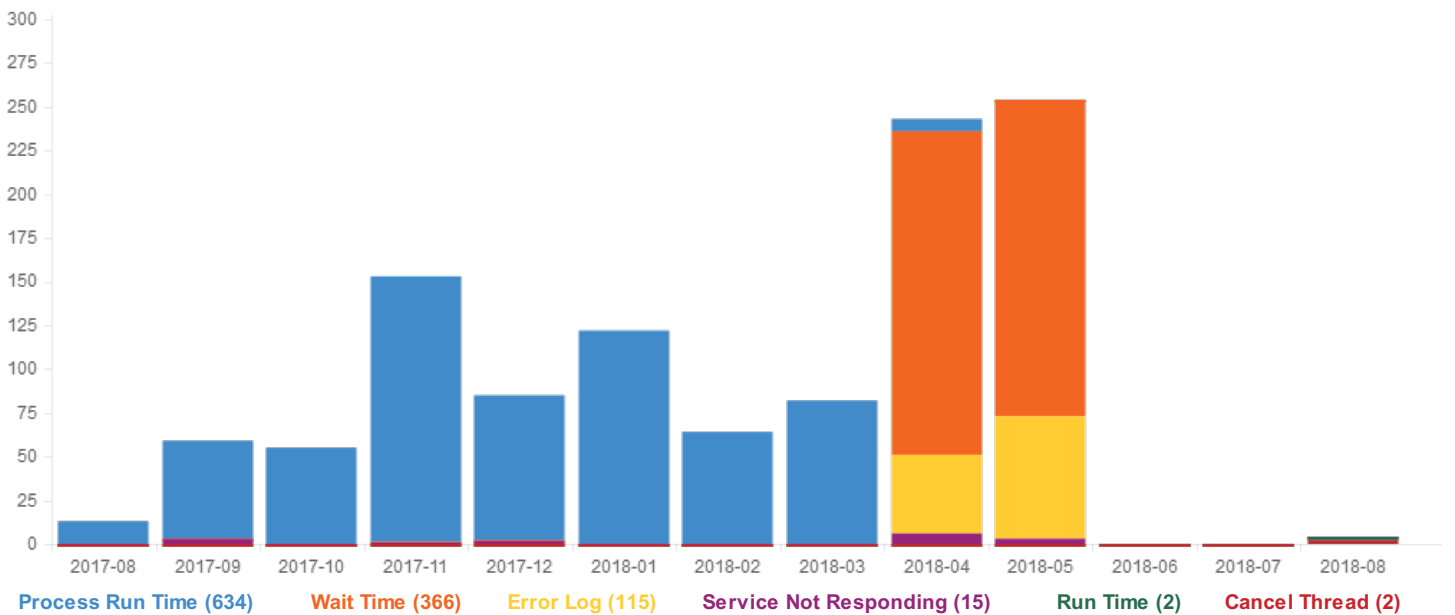

Session Trend by Month

Top 10 Waiting Time Days

Day	Seconds
21-11-2017 08:07	4546
22-11-2017 08:07	4509
11-12-2017 09:20	4343
11-12-2017 09:05	4229
19-11-2017 08:20	4226
19-11-2017 08:05	4209
24-11-2017 08:09	4188
29-11-2017 08:07	4098
28-11-2017 08:07	4063
20-11-2017 08:06	3983

Wait Time Max Analysis (Seconds)

Alert Analysis by Type

Service Summary Statistics (Averages):

Cpu Usage:100 %

Memory Usage: 100 % of 32650 MB

Up Time: 99.59 %