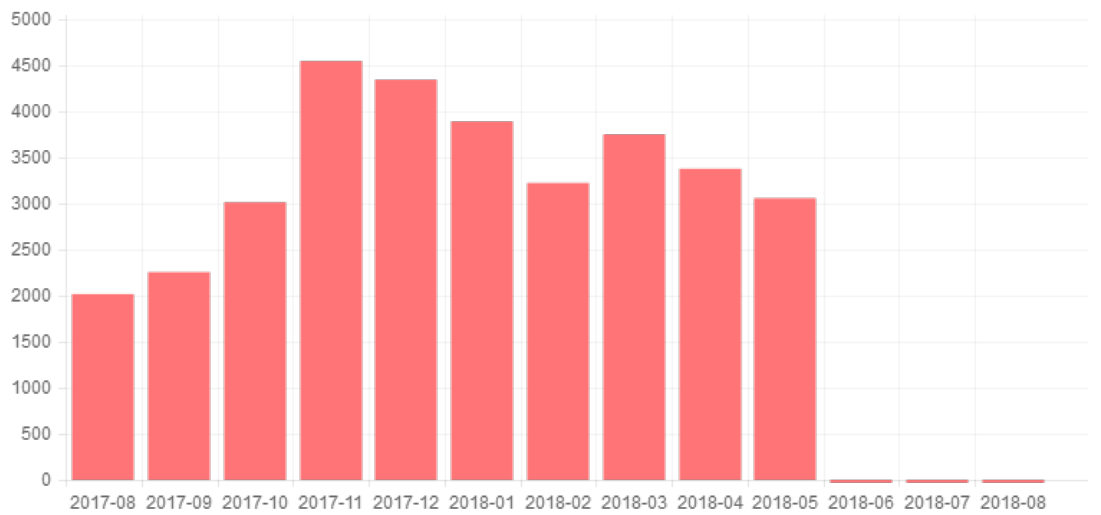

Session Trend by Month

Top 10 Waiting Time Days

Day	Seconds
21-11-2017 08:07	4546
22-11-2017 08:07	4509
11-12-2017 09:20	4343
11-12-2017 09:05	4229
19-11-2017 08:20	4226
19-11-2017 08:05	4209
24-11-2017 08:09	4188
29-11-2017 08:07	4098
28-11-2017 08:07	4063
20-11-2017 08:06	3983

Wait Time Max Analysis (Seconds)

Alert Analysis by Type

Service Summary Statistics (Averages):

Cpu Usage:100 %

Memory Usage: 100 % of 32650 MB

Up Time: 99.59 %