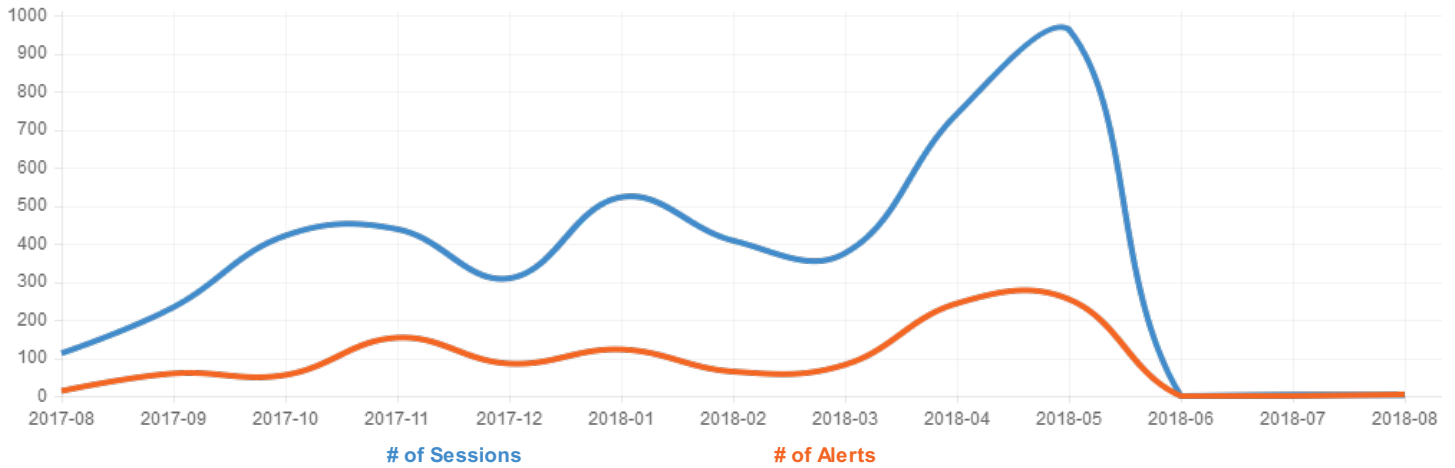

Session Trend by Month

Top 10 Waiting Time Days

Day	Seconds
21-11-2017 08:07	4546
22-11-2017 08:07	4509
11-12-2017 09:20	4343
11-12-2017 09:05	4229
19-11-2017 08:20	4226
19-11-2017 08:05	4209
24-11-2017 08:09	4188
29-11-2017 08:07	4098
28-11-2017 08:07	4063
20-11-2017 08:06	3983

Wait Time Max Analysis (Seconds)

Alert Analysis by Type

Service Summary Statistics (Averages):

Cpu Usage:100 %

Memory Usage: 100 % of 32650 MB

Up Time: 99.59 %